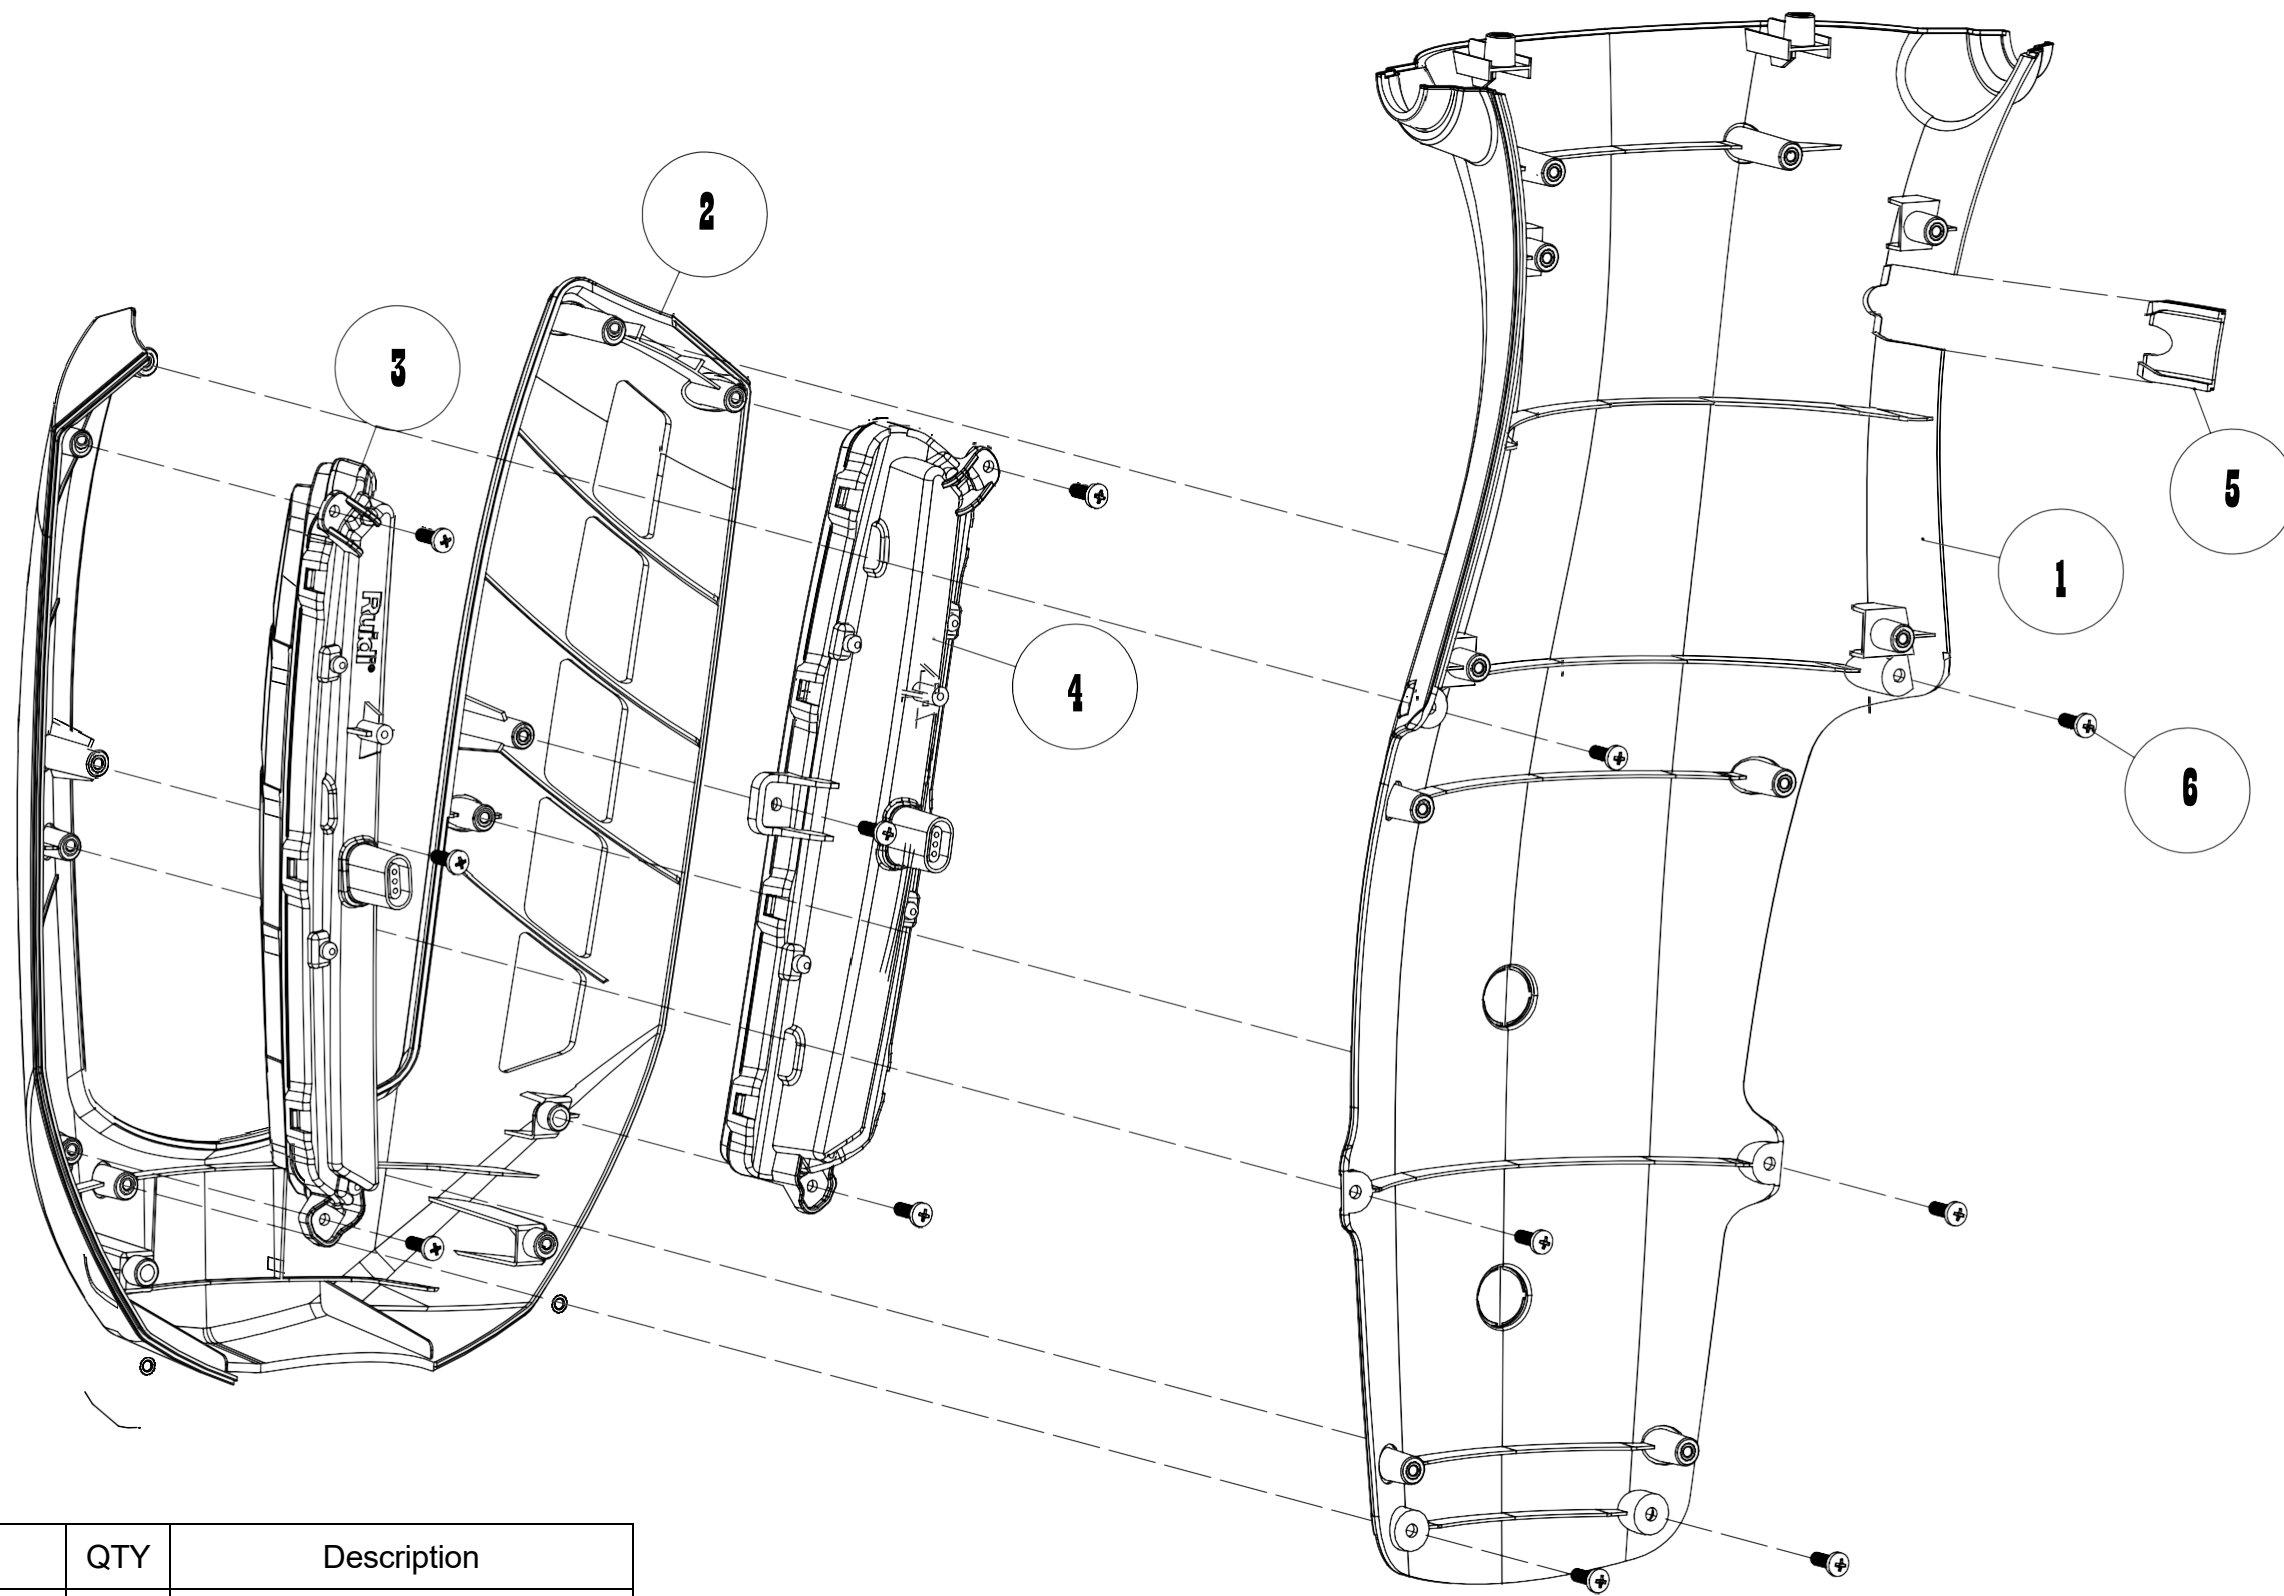

Item	Chinese name	QTY	Description
1	舵杆前罩	1	plastic painting
2	舵杆灯罩	1	plastic painting
3	左转向灯	1	/
4	右转向灯	1	/